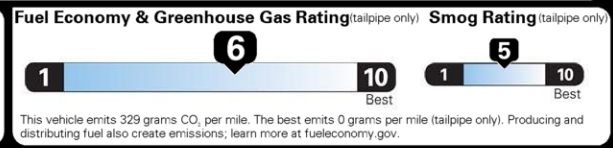

RearView Monitor (RVM)
Rear Door Alert
Cruise Control with Steering-Wheel-Mounted Controls
Intelligent Engine Brake (I-EB)
Hill Start Assist
Intelligent Trace Control (I-TC)
Active Ride Control (ARC)
Divide-N-Hide® Cargo System
Cargo Cover
NissanConnect®
Apple CarPlay®+
Android Auto™ +
7" Color Display with Multi-touch Control
SiriusXM® Radio+
Bluetooth® Hands-free Phone System+
Streaming Audio via Bluetooth®+
Hands-free Text Messaging Assistant+
6 Speakers

EXTERIOR

LED Daytime Running Lights (DRL)
Auto On/Off Halogen Headlights w/ LED Signature
Approach Lighting
Rear Spoiler
Dual Power Heated Outside Mirrors with LED Turn Signal Indicators
Roof Rails

+For more information, see dealer, owner's manual, or www.NissanUSA.com/important-information.
++Optional Equipment Replaces Standard Where Applicable

Manufacturer's Suggested Retail Base Price: $26,250.00

Options Included by Manufacturer
Splash Guards 170.00
Chrome Rear Bumper Protector 165.00
Floor Mats with Cargo Area Protector & First Aid Kit 290.00

DESTINATION CHARGES 1,095.00

Total* $27,970.00

EPA DOT Fuel Economy and Environment Gasoline Vehicle

Fuel Economy
27 MPG
combined city/hwy
3.7 gallons per 100 miles
24 city
30 highway

SMALL STATION WAGONS range from 24 to 119 MPG. The best vehicle rates 136 MPG.

You spend $0 more in fuel costs over 5 years compared to the average new vehicle.

Annual fuel cost $1,500

Actual results will vary for many reasons, including driving conditions and how you drive and maintain your vehicle. The average new vehicle gets 27 MPG and costs $7,500 to fuel over 5 years. Cost estimates are based on 15,000 miles per year at $2.70 per gallon. MPG is miles per gasoline gallon equivalent. Vehicle emissions are a significant cause of climate change and smog.

fuelconomy.gov
Calculate personalized estimates and compare vehicles

Smartphone QR Code

GOVERNMENT 5-STAR SAFETY RATINGS **DELIVERY**

Overall Vehicle Score Not Rated
Based on the combined ratings of frontal, side and rollover. Should ONLY be compared to other vehicles of similar size and weight.

Frontal Crash	Driver Passenger	Not Rated
Based on the risk of injury in a frontal impact. Should ONLY be compared to other vehicles of similar size and weight.		
Side Crash	Front seat Rear seat	Not Rated
Based on the risk of injury in a side impact.		
Rollover	★★★★	
Based on the risk of rollover in a single-vehicle crash.		

VEHICLE COLORS:
EXT: GUN METALLIC
INT: LIGHT GRAY

FINAL ASSEMBLY POINT:
ELIZABETH

TRANSPORT METHOD:
TRUCK

DEALER:
LEGEND NISSAN, LTD
268 JERICHO TPKE
SYOSSET NY
11791

Star ratings range from 1 to 5 stars (★★★★★) with 5 being the highest.
Source: National Highway Traffic Safety Administration (NHTSA)
www.safercar.gov or 1-888-327-4236

This Vehicle qualifies for Nissan's
Security+Plus Extended Protection Plan
The only service agreement backed by Nissan Extended Services North America!
Ask your dealer for details, or call 1-800-NISSAN-1 for more information

VIN: JN1BJ1CW9LW650395
EMS: 50 STATE EMISSIONS
MDL: 27210-650395 KAD-K
OPT: I-B92B93C03L92

2020102223812AS3670

**Not actual Monroney Label. Provided for informational purposes only. Vehicle features, pricing and other information subject to change, may vary from actual vehicle content and/or Monroney label description. While Nissan makes reasonable efforts to ensure accuracy of information, Nissan is not responsible for changes, errors or omissions. See actual vehicle and/or verify information in question with your Nissan dealer.